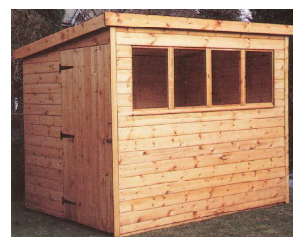

Nottingham & Derby Shed Company

Unit 7, Gallows Ind Est, Furnace Road, Ilkeston. DE7 5EP.

Phone: 01332 299099 or 0115 7842333

GOOD STRONG HAND-MADE SHEDS IN FINE SELECTED TIMBER

Size	Tongued & Grooved	Log Lap	Treatment in Gold Cedar	
	T & G boarding on plained 2 x 2 framing, lock & Key all Models All Models T & G	Log Lap boarding on plained 2 x 2 framing, lock & Key all Models All Models T & G	Full Shed	Floor Only
4 x 4	395.00	505.00	30.00	18.00
5 x 4	420.00	535.00		
6 x 4	495.00	620.00	38.00	20.00
6 x 5	515.00	640.00		
6 x 6	575.00	730.00	40.00	22.00
7 x 5	575.00	730.00		
8 x 5	625.00	820.00	45.00	25.00
8 x 6	640.00	845.00		
9 x 6	740.00	980.00		
10 x 6	770.00	1075.00		
10 x 8	960.00	1195.00		
12 x 8	1135.00	1405.00		

Deluxe Summerhouses

	T & G	Log Lap
7 x 5	1100	1280
8 x 6	1275	1540
10 x 6	1445	1735
10 x 8	1575	1895
12 x 8	1750	2100

Dog Kennels

4 x 3.....	289
4 x 4.....	302
6 x 4.....	379

All shed prices include:

FREE delivery within 10 mile radius
 FREE floor
 FREE glass
 FREE erection to your prepared level base
 All prices include V.A.T.