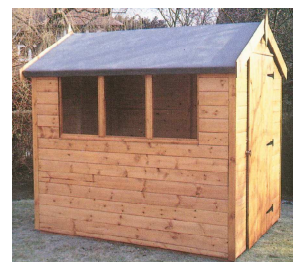

Nottingham & Derby Shed Company

Unit 7, Gallows Ind Est, Furnace Road, Ilkeston. DE7 5EP.

Phone: 01332 299099 or 0115 7842333

GOOD STRONG HAND-MADE SHEDS IN FINE SELECTED TIMBER

Size	Tongued & Grooved	Log Lap	Treatment in Gold Cedar	
	T & G boarding on plained 2 x 2 framing, lock & Key all Models All Models T & G	Log Lap boarding on plained 2 x 2 framing, lock & Key all Models All Models T & G	Full Shed	Floor Only
4 x 4	395.00	505.00	30.00	18.00
5 x 4	420.00	535.00		
6 x 4	495.00	620.00	38.00	20.00
6 x 5	515.00	640.00		
6 x 6	575.00	730.00	40.00	22.00
7 x 5	575.00	730.00		
8 x 5	625.00	820.00	45.00	25.00
8 x 6	640.00	845.00		
9 x 6	740.00	980.00		
10 x 6	770.00	1075.00		
10 x 8	960.00	1195.00		
12 x 8	1135.00	1405.00		

Deluxe Summerhouses

	T & G	Log Lap
7 x 5	1100	1280
8 x 6	1275	1540
10 x 6	1445	1735
10 x 8	1575	1895
12 x 8	1750	2100

Dog Kennels

4 x 3.....	289
4 x 4.....	302
6 x 4.....	379

All shed prices include:

FREE delivery within 10 mile radius
 FREE floor
 FREE glass
 FREE erection to your prepared level base
 All prices include V.A.T.