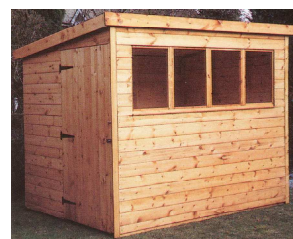

# Nottingham & Derby Shed Company

Unit 7, Gallows Ind Est, Furnace Road, Ilkeston. DE7 5EP.

Phone: 01332 299099 or 0115 7842333

GOOD STRONG HAND-MADE SHEDS IN FINE SELECTED TIMBER

Size	Tongued & Grooved	Log Lap	Treatment in Gold Cedar	
	T & G boarding on plained 2 x 2 framing, Hasp & Staple all Models All Models T & G	Log Lap boarding on plained 2 x 2 framing, Hasp & Staple all Models All Models T & G	Full Shed	Floor Only
4 x 4	750.00	930.00	35.00	23.00
5 x 4	765.00	950.00		
6 x 4	795.00	995.00	42.00	25.00
6 x 5	845.00	1025.00		
6 x 6	935.00	1200.00	45.00	27.00
7 x 5	935.00	1200.00		
8 x 5	1020.00	1325.00	50.00	30.00
8 x 6	1100.00	1395.00		
9 x 6	1230.00	1590.00		
10 x 6	1285.00	1750.00		
10 x 8	1625.00	1955.00		
12 x 8	1965.00	2295.00		

## Deluxe Summerhouses

	T & G	Log Lap
7 x 5	1950	2200
8 x 6	2200	2520
10 x 6	2500	2900
10 x 8	2785	3180
12 x 8	3090	3450

Double door's + £260.00