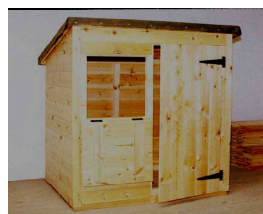

# Nottingham & Derby Shed Company

Unit 7, Gallows Ind Est, Furnace Road, Ilkeston. DE7 5EP.

Phone: 01332 299099 or 0115 7842333

GOOD STRONG HAND-MADE SHEDS IN FINE SELECTED TIMBER

Size	Tongued & Grooved	Log Lap	Treatment in Gold Cedar	
	T & G boarding on plained 2 x 2 framing, Hasp & Staple all Models All Models T & G	Log Lap boarding on plained 2 x 2 framing, Hasp & Staple all Models All Models T & G	Full Shed	Floor Only
4 x 4	750.00	930.00	35.00	23.00
5 x 4	765.00	950.00		
6 x 4	795.00	995.00	42.00	25.00
6 x 5	845.00	1025.00		
6 x 6	935.00	1200.00	45.00	27.00
7 x 5	935.00	1200.00		
8 x 5	1020.00	1325.00	50.00	30.00
8 x 6	1100.00	1395.00		
9 x 6	1230.00	1590.00		
10 x 6	1285.00	1750.00		
10 x 8	1625.00	1955.00		
12 x 8	1965.00	2295.00		

## Deluxe Summerhouses

	T & G	Log Lap
7 x 5	1950	2200
8 x 6	2200	2520
10 x 6	2500	2900
10 x 8	2785	3180
12 x 8	3090	3450

Double door's + £260.00