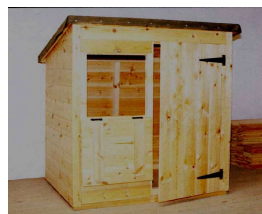

Nottingham & Derby Shed Company

Unit 7, Gallows Ind Est, Furnace Road, Ilkeston. DE7 5EP.

Phone: 01332 299099 or 0115 7842333

GOOD STRONG HAND-MADE SHEDS IN FINE SELECTED TIMBER

Size	Tongued & Grooved	Log Lap	Treatment in Gold Cedar	
	T & G boarding on plained 2 x 2 framing, Hasp & Staple all Models All Models T & G	Log Lap boarding on plained 2 x 2 framing, Hasp & Staple all Models All Models T & G	Full Shed	Floor Only
4 x 4	750.00	930.00	35.00	23.00
5 x 4	765.00	950.00		
6 x 4	775.00	995.00	42.00	25.00
6 x 5	820.00	1025.00		
6 x 6	905.00	1200.00	45.00	27.00
7 x 5	905.00	1200.00		
8 x 5	955.00	1325.00	50.00	30.00
8 x 6	1000.00	1395.00		
9 x 6	1175.00	1590.00		
10 x 6	1200.00	1750.00		
10 x 8	1500.00	1955.00		
12 x 8	1770.00	2295.00		

Deluxe Summerhouses

	T & G	Log Lap
7 x 5	1950	2200
8 x 6	2200	2520
10 x 6	2500	2900
10 x 8	2785	3180
12 x 8	3090	3450

Double door's + £260.00

Dog Kennels

4 x 3.....	630
4 x 4.....	700
6 x 4.....	755

All shed prices include: