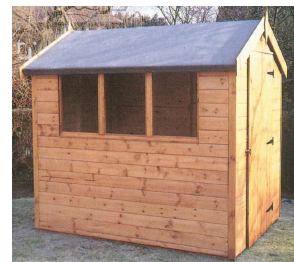

Nottingham & Derby Shed Company

Unit 7, Gallows Ind Est, Furnace Road, Ilkeston. DE7 5EP.

Phone: 01332 299099 or 0115 7842333

GOOD STRONG HAND-MADE SHEDS IN FINE SELECTED TIMBER

Size	Tongued & Grooved	Log Lap	Treatment in Gold Cedar	
	T & G boarding on plained 2 x 2 framing, Hasp & Staple all Models All Models T & G	Log Lap boarding on plained 2 x 2 framing, Hasp & Staple all Models All Models T & G	Full Shed	Floor Only
4 x 4	750.00	930.00	35.00	23.00
5 x 4	765.00	950.00		
6 x 4	775.00	995.00	42.00	25.00
6 x 5	820.00	1025.00		
6 x 6	905.00	1200.00	45.00	27.00
7 x 5	905.00	1200.00		
8 x 5	955.00	1325.00	50.00	30.00
8 x 6	1000.00	1395.00		
9 x 6	1175.00	1590.00		
10 x 6	1200.00	1750.00		
10 x 8	1500.00	1955.00		
12 x 8	1770.00	2295.00		

Deluxe Summerhouses

	T & G	Log Lap
7 x 5	1950	2200
8 x 6	2200	2520
10 x 6	2500	2900
10 x 8	2785	3180
12 x 8	3090	3450

Double door's + £260.00

Dog Kennels

4 x 3.....	630
4 x 4.....	700
6 x 4.....	755

All shed prices include:

FREE delivery within 10 mile radius
 FREE floor
 FREE glass
 FREE erection to your prepared level base
 All prices include V.A.T.

Apex Model

Pent Model A

Pent Model B

Pent Model D

Pent Model E