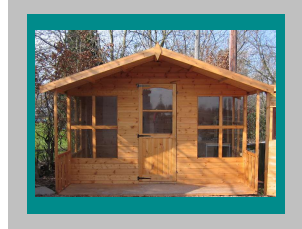

Nottingham & Derby Shed Company

Unit 7, Gallows Ind Est, Furnace Road, Ilkeston. DE7 5EP.

Phone: 01332 299099 or 0115 7842333

GOOD STRONG HAND-MADE SHEDS IN FINE SELECTED TIMBER

Size	Tongued & Grooved	Log Lap	Treatment in Gold Cedar	
	T & G boarding on plained 2 x 2 framing, Hasp & Staple all Models All Models T & G	Log Lap boarding on plained 2 x 2 framing, Hasp & Staple all Models All Models T & G	Full Shed	Floor Only
4 x 4	750.00	930.00	35.00	23.00
5 x 4	765.00	950.00		
6 x 4	775.00	995.00	42.00	25.00
6 x 5	820.00	1025.00		
6 x 6	905.00	1200.00	45.00	27.00
7 x 5	905.00	1200.00		
8 x 5	955.00	1325.00	50.00	30.00
8 x 6	1000.00	1395.00		
9 x 6	1175.00	1590.00		
10 x 6	1200.00	1750.00		
10 x 8	1500.00	1955.00		
12 x 8	1770.00	2295.00		

Deluxe Summerhouses

	T & G	Log Lap
7 x 5	1950	2200
8 x 6	2200	2520
10 x 6	2500	2900
10 x 8	2785	3180
12 x 8	3090	3450

Double door's + £260.00

Dog Kennels

4 x 3.....	630
4 x 4.....	700
6 x 4.....	755

All shed prices include: