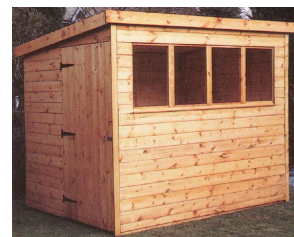

Nottingham & Derby Shed Company

Unit 7, Gallows Ind Est, Furnace Road, Ilkeston. DE7 5EP.

Phone: 01332 299099 or 0115 7842333

GOOD STRONG HAND-MADE SHEDS IN FINE SELECTED TIMBER

Size	Tongued & Grooved	Log Lap	Treatment in Gold Cedar	
	T & G boarding on plained 2 x 2 framing, Hasp & Staple all Models All Models T & G	Log Lap boarding on plained 2 x 2 framing, Hasp & Staple all Models All Models T & G	Full Shed	Floor Only
4 x 4	750.00	930.00	35.00	23.00
5 x 4	765.00	950.00		
6 x 4	775.00	995.00	42.00	25.00
6 x 5	820.00	1025.00		
6 x 6	905.00	1200.00	45.00	27.00
7 x 5	905.00	1200.00		
8 x 5	955.00	1325.00	50.00	30.00
8 x 6	1000.00	1395.00		
9 x 6	1175.00	1590.00		
10 x 6	1200.00	1750.00		
10 x 8	1500.00	1955.00		
12 x 8	1770.00	2295.00		

Deluxe Summerhouses

	T & G	Log Lap
7 x 5	1950	2200
8 x 6	2200	2520
10 x 6	2500	2900
10 x 8	2785	3180
12 x 8	3090	3450

Double door's + £260.00

Dog Kennels

4 x 3.....	630
4 x 4.....	700
6 x 4.....	755

All shed prices include:

FREE delivery within 10 mile radius
 FREE floor
 FREE glass
 FREE erection to your prepared level base
 All prices include V.A.T.

Apex Model

Pent Model A

Pent Model B

Pent Model D

Pent Model E